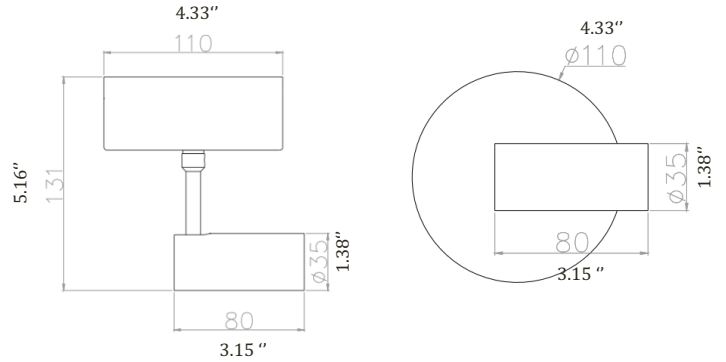

Series Name SL-01 Ceiling Spotlight

Specification

CCT	3000K/4000K/6000K
Beam Angle	30°
SDCM	SDCM≤6
Color Rendering Index	Ra≥90
Wattage	6W
Input Voltage	AC100-240V
Dimming option	Yes
Dimming depth	N/A
Life span	50000H
Light Source Type	LED (COB)
Number of light sources	1
Mounting Type	Surface
Thickness of ceiling	N/A
Material	Aluminum
Color	Black
Surface processes	Sand black
Net Weight (Piece)	0.425kg
Protection class	Class I
IP Rating	IP20

Description

The ceiling spotlight utilizes a cold forging process for uniform heat dissipation accompanied by a deep anti-glare design and professional optics that result in precise and rounded spots. With a rotation capability of 350° and a tilt of 90°, it fully satisfies diverse lighting requirements in all aspects.

Accessories Available

Sand white

Sand black

Photometric data

BEAM ANGLE 30°
 WATTAGE 6W
 IMAX(cd) 1194cd
 TOTAL FLUX 400lm
 UGR UGR<16

H (m)	E (lx)	D (cm)
1	800	57
2	200	115
3	89	172
4	32	288