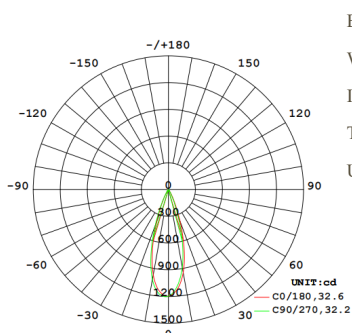

Series Name SL-01 Ceiling Spotlight

Specification

CCT	3000K/4000K/6000K
Beam Angle	30°
SDCM	SDCM≤6
Color Rendering Index	Ra≥90
Wattage	6W
Input Voltage	AC100-240V
Dimming option	Yes
Dimming depth	N/A
Life span	50000H
Light Source Type	LED (COB)
Number of light sources	1
Mounting Type	Surface
Thickness of ceiling	N/A
Material	Aluminum
Color	Black
Surface processes	Sand black
Net Weight (Piece)	0.425kg
Protection class	Class I
IP Rating	IP20

Description

The ceiling spotlight utilizes a cold forging process for uniform heat dissipation accompanied by a deep anti-glare design and professional optics that result in precise and rounded spots. With a rotation capability of 350° and a tilt of 90°, it fully satisfies diverse lighting requirements in all aspects.

Accessories Available

Sand white

Sand black

Photometric data

BEAM ANGLE 30°
 WATTAGE 6W
 IMAX(cd) 1194cd
 TOTAL FLUX 400lm
 UGR UGR<16

H (m)	E (lx)	D (cm)
1	800	57
2	200	115
3	89	172
4	32	288