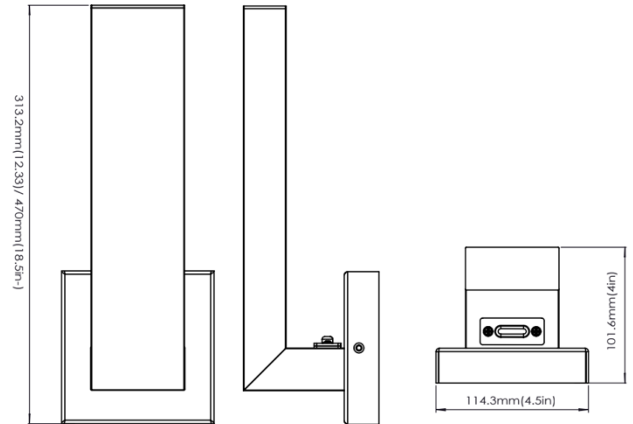

Series Name WL-03 Slim Outdoor Wall Sconce

Specification

CCT	27/30/35/40/50K
Beam Angle	110°
SDCM	SDCM≤7
Color Rendering Index	Ra≥80
Wattage	30W
Input Voltage	120VAC
Lumens	1200lm
Dimming option	Triac
Dimming range	10%~100%
Life span	50000H
Light Source Type	LED
Number of light sources	1
Mounting Type	Surface Mount
Product Dimension	L12*W4.5*H4 inch
Material	Aluminum, Plastic
Color	Black
Surface processes	Painting
Net Weight (Piece)	0.98kg
IP Rating	IP65

Description

The durable aluminum housing of this product enables excellent heat dissipation, complemented by a corrosion and heat-resistant powder-coated finish. It offers both single CCT and multiple CCT options for selection, with a 120VAC input. The installation process is quick and simple, allowing surface mounting to most junction boxes. Additionally, it is reliable in any weather conditions, boasting an IP65 weatherproof rating, and is cETLus listed for wet locations, ensuring its suitability for various outdoor environments.